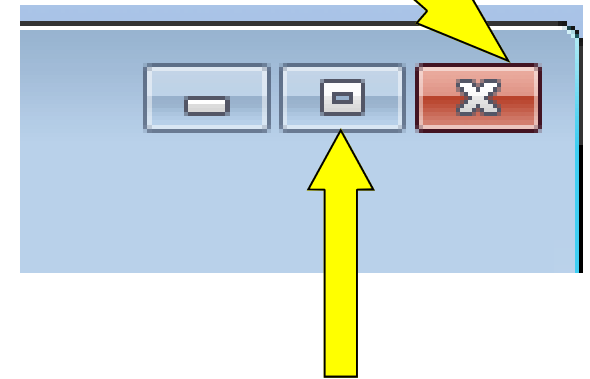

Important buttons at the top right of most programs, pages, or screens

Minimize: Hides the page, but the program is still open and running. Looks like a minus sign.

Close: Always an “X”, closes the program.

Restore Down: Changes the size of the page, a little bit smaller. Looks like two boxes.

Maximize: Makes the page/program fill the screen. Looks like a box.