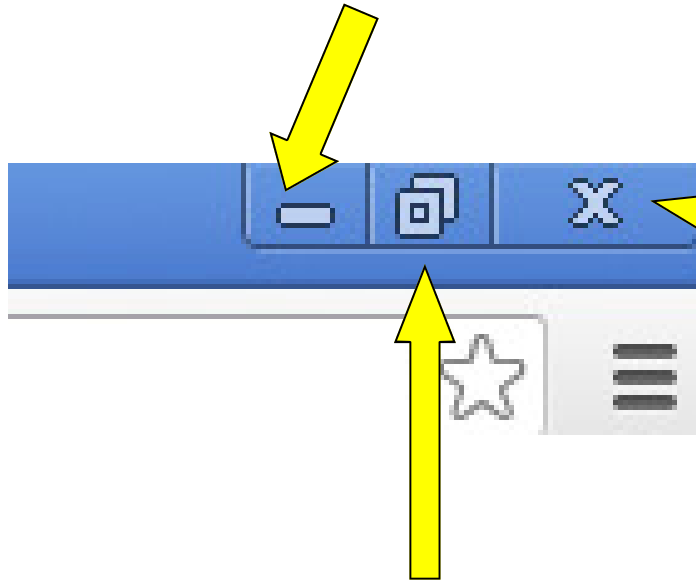

Important buttons at the top right of most programs, pages, or screens

Minimize: Hides the page, but the program is still open and running. Looks like a minus sign.

Close: Always an “X”, closes the program.

Restore Down: Changes the size of the page, a little bit smaller. Looks like two boxes.

Maximize: Makes the page/program fill the screen. Looks like a box.